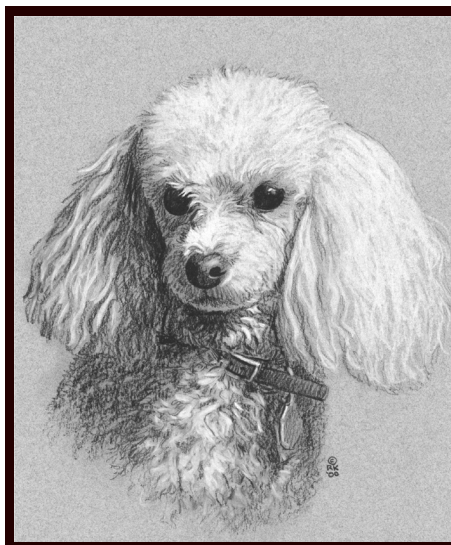

PENCIL PORTRAIT PRICES

Black & White (Conte Pencil)

8x10 one face $150

12x15 one face $300

16x20 one face $600

Additional faces ..... $150 ea.

Add poem $35

The number of subjects is limited depending on the size of paper. (Eg: 8x10 will only fit up to two faces.)