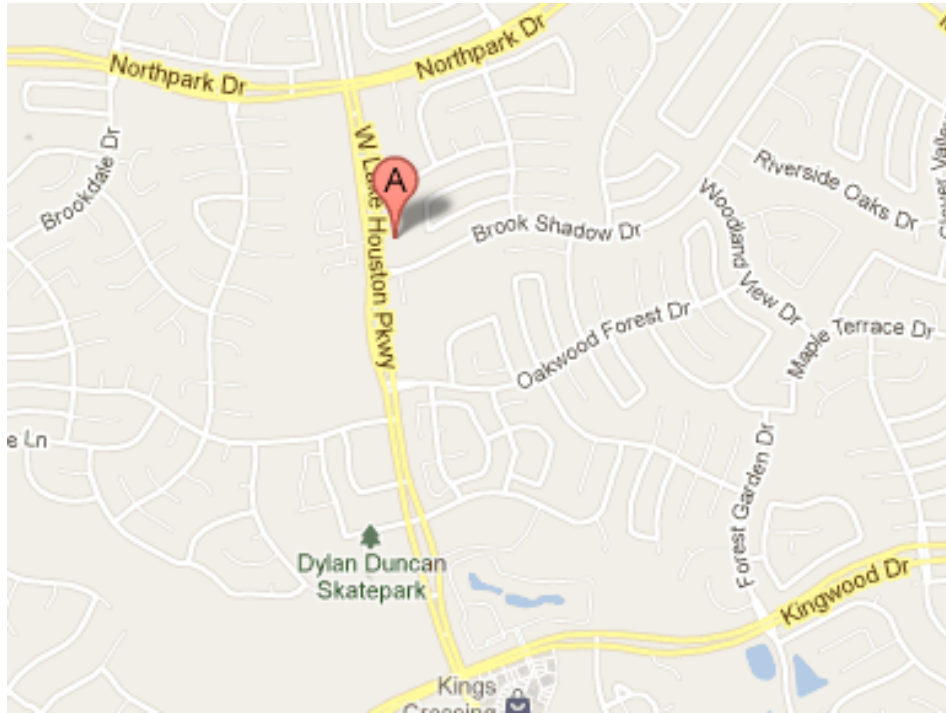

Directions to Kingwood Christian Church:

910 West lake Houston Pkwy
Kingwood TX